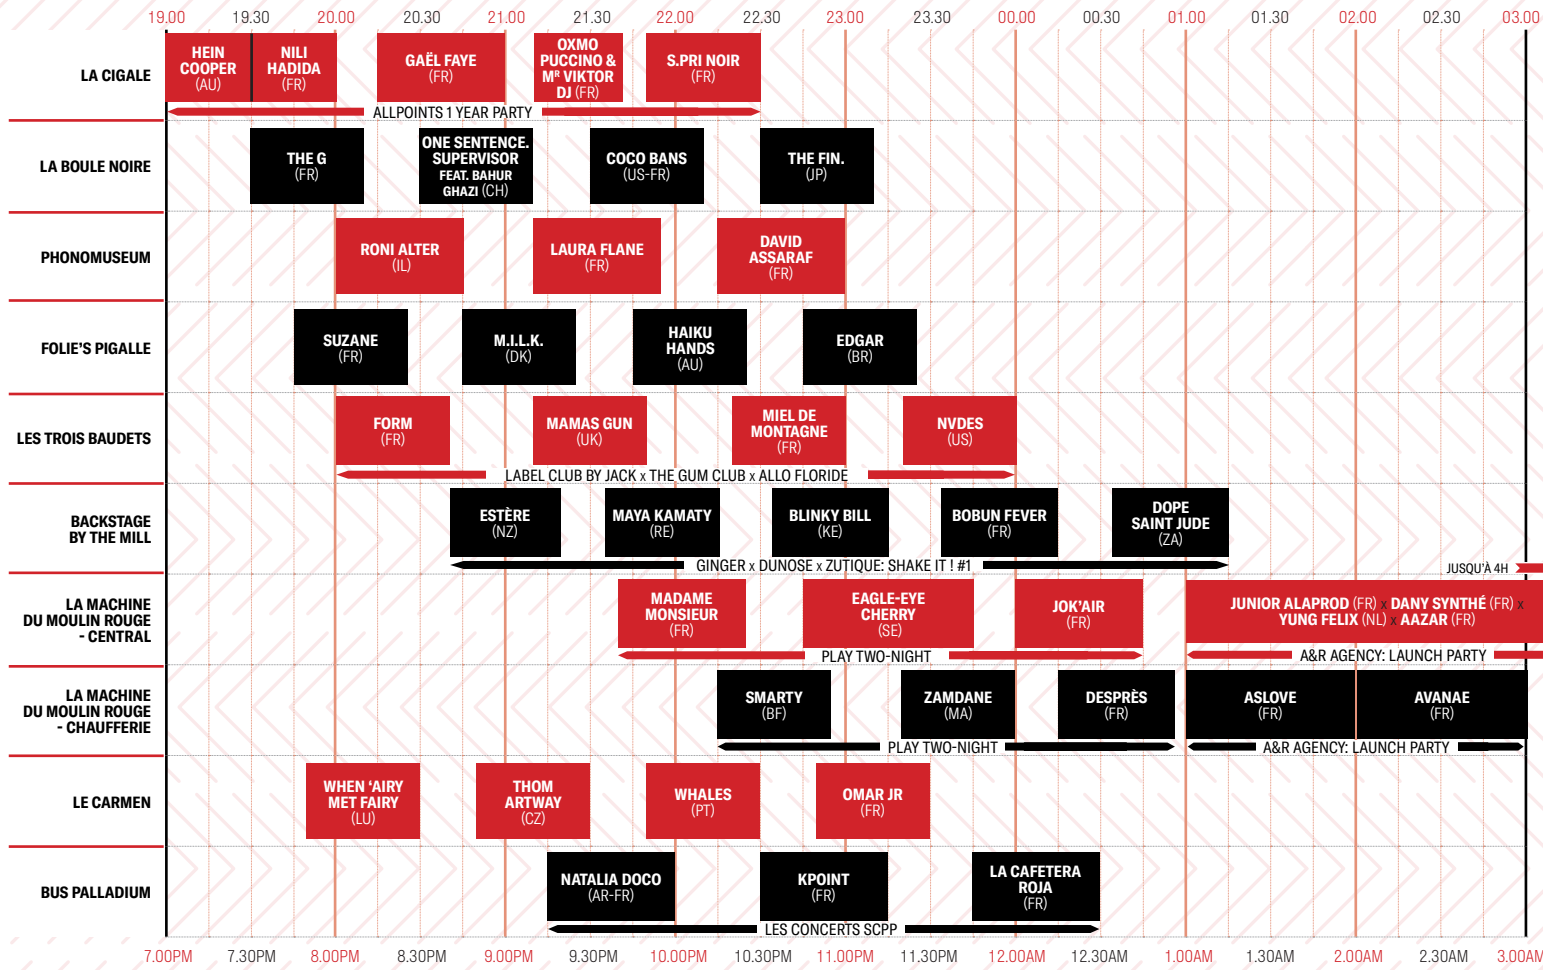

JUSQU'À 4H

JUSQU'À 3H30

VEN/FRI 19 OCT 2018

7.00PM 7.30PM 8.00PM 8.30PM 9.00PM 9.30PM 10.00PM 10.30PM 11.00PM 11.30PM 12.00AM 12.30AM 1.00AM 1.30AM 2.00AM 2.30AM 3.00AM